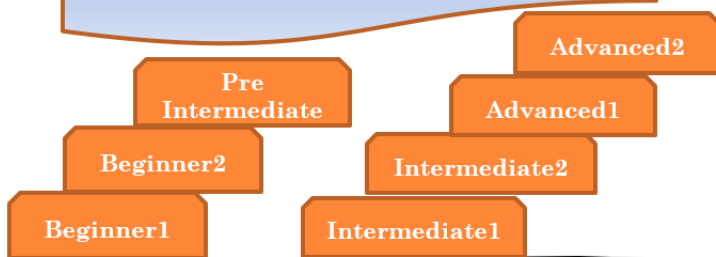

## About special curriculum of Japanese in NAFS

7 levels from beginner to advanced

At the beginner level, teaching in a hybrid way

Solidify grammar foundation with sentence-based stacked method

Enhance conversational skills with a cognitive approach

Standardized classes for preparing for JLPT

3months  
⇒ N4

9months  
⇒ N3

15months  
⇒ N2

20months  
⇒ N1

Preparation for EJU and setting up specialized classes

Subjects specialized in humanities

Subjects specialized in science

# ★Contents list of Course/Subject/Period

LEVEL (JLPT)	SUBJECT (HOURS)	CONTENTS		TERMS 2 YEARS	TERMS 1 YEAR 6 MONTHS
		2 YEARS	1 YEAR 6 MONTHS		
LEVEL 1 (N5)	BEGINNER 1 200H/3M	Comprehensive Japanese (vocabulary, grammar, composition, etc.) Conversation		First Year April to June	First Year October to December
LEVEL 2 (N4)	BEGINNER 2 200H/3M	Comprehensive Japanese (vocabulary, grammar, composition, etc.) Conversation		First Year July to September	First Year January to March
LEVEL 3 (N3)	PRE INTERMEDIATE 400H/6M	Comprehensive J JLPT, EJU Conversation	Comprehensive J JLPT, EJU Conversation	First Year October to March	Second Year April to September
LEVEL 4 (N2)	INTERMEDIATE 1 200H/3M	Comprehensive J JLPT, EJU Conversation	Comprehensive J JLPT, EJU Conversation	Second Year April to June	Second Year October to December
LEVEL 5 (N2)	INTERMEDIATE 2 200H/3M	Comprehensive J JLPT, EJU Conversation	Comprehensive J JLPT, EJU Conversation	Second Year July to September	Second Year January to March
LEVEL 6 (N1)	ADVANCED 1 200H/3M	Comprehensive J JLPT, EJU Conversation		Second Year October to December	
LEVEL 7 (N1)	ADVANCED 2 200H/3M	Comprehensive J Academic J Conversation		Second Year January to March	